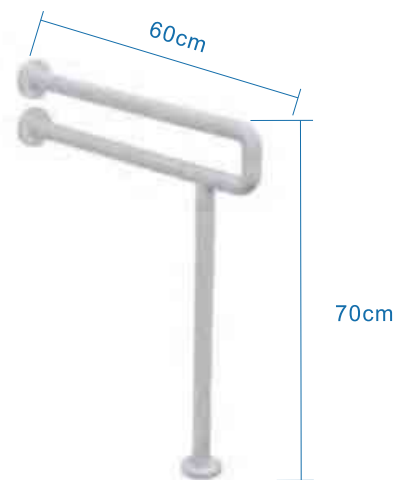

U-shaped Floor Armrest-(Toilet Armrest)

U型落地扶手-(坐便器扶手)

Model: WAT

Features:

1. Polished rounded corners, anti-skid and anti-falling, are not afraid of gripping with wet hands, effectively preventing accident
   - Built-in thick stainless steel, double pipes are more firm and non-slip, super load-bearing 600 kg
   - Anti-rust, corrosion-resistant, no deformation, safer to use
   - Suitable for: toilets, stairs and other places, easy to install, easy to get
3. 防滑防摔:大顆粒凸起打磨圓角防滑,有效增加阻力防止意外
   - 內置加厚不鏽鋼內管,雙管加固更牢固防滑
   - 不凍手、防生鏽、耐腐蝕、不變形、使用更安全
   - 超強承重600斤,易安裝,輕鬆搞定
   - 適用於:衛生間、樓梯等場所使用

Specifications

Product Model 產品型號	WAT
Product Function 產品功能	Anti slip and fall prevention 防滑防摔
Material 材質	tube nylon +304 stainless steel 外管尼龍+304不銹鋼內管
Installation Method 安裝方式	drilling 打孔
Product Bearing 產品承重	300kg
Product Size 產品尺寸	60*70*5cm
Product Weight 產品重量	2.2kg
Package Size 包裝尺寸	62*73*7cm
Packing Weight 包裝重量	2.5kg

Instructions

- 選定安裝扶手的位置,將扶手放在安裝位上,擰開蓋子
- 選擇安裝的孔位,建議選擇3個對稱孔位,用鉛筆在牆面畫出安裝孔位
- 用衝擊鑽在做標記的牆體上打孔
- 將塑膠膨脹塞放入已鑽好的孔內,膨脹塞要沒入牆內
- 將扶手放在孔位處,扶手底板上的孔和牆面的孔對準,將螺絲穿過底板用螺絲刀固定
- 確認6顆螺絲是否都固定牢固
- 確認OK後,將底板面蓋蓋好,固定在卡位處

◆ 注意事項:

1. 安裝前請確認安裝牆面是否牢固
2. 需加固才可安裝牆體:多孔磚、灰砂磚、薄空心磚、單木板牆等中等低承受力牆體
3. 實體牆轉孔:若發現牆質疏松承载力不強,或者安裝螺絲是輕鬆好擰,請再次確認牆體受力度
4. 如有問題,請換個位置安裝或加固處理,可往牆體裡灌注水泥等其凝固後再轉孔安裝