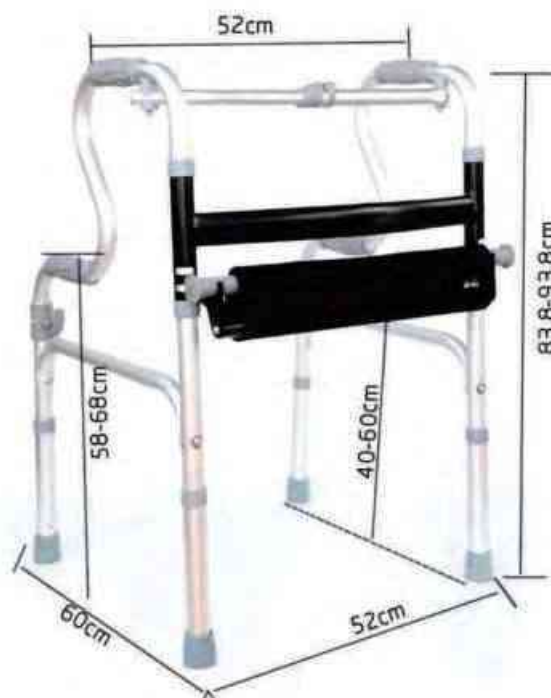

Folding Aluminum Alloy Walking Aid With Seat

帶座椅折疊鋁合金代步助行器

Model: WAM

Features:

- The S-bend design of assisting to get up can help users get up from the chair, bed, or toilet without being supported by others.
- Made of double-layer oxford cloth, soft without losing toughness, breathable and durable, easy to clean
- Convenient and simple to sit on, unfold the cushion when sitting down, and retract the cushion when walking
- PVC soft grip, with non-slip texture, will not be tired for a long time
- Applicable crowd: the elderly, those with inconvenient legs and feet, and those with leg and foot rehabilitation
- 輔助起身S彎設計,可幫助使用者從座椅上或者床上、馬桶上自起身不用別人攙扶
- 採用雙層牛津布制做,柔軟不失韌性,透氣耐用,易清潔
- 行坐方便簡單,需要坐下時展開坐墊,行走時收起坐墊
- PVC軟質握把,帶防滑紋理,久握不累
- 適用人群:老年人,腿腳不方便者,腿腳復健者

Specifications

Product Model 產品型號	WAM
Product Material 產品材質	aluminum alloy 鋁合金
Product Function 產品功能	out walking aid 外出助行
Expanded Size 展開尺寸	60*52*83.8cm
Folding Size 折疊尺寸	83.8*52*10cm
Adjustable Height 可調節高度	83.8-93.8cm
Packing Size 包裝尺寸	80*56*9cm
Package Weight 包裝重量	2.5kg

Instructions

- 將產品取出打開兩邊即可,收的時候按住產品頂部中間的那個按鈕即可,四腳可隨意調節高低
- 將坐墊橫桿從後面取下拉向前面放置橫桿卡扣內卡好即可

注意事項:

- 使用前請檢查每個點的卡扣有無問題,確認全部卡到位之後方可安心使用