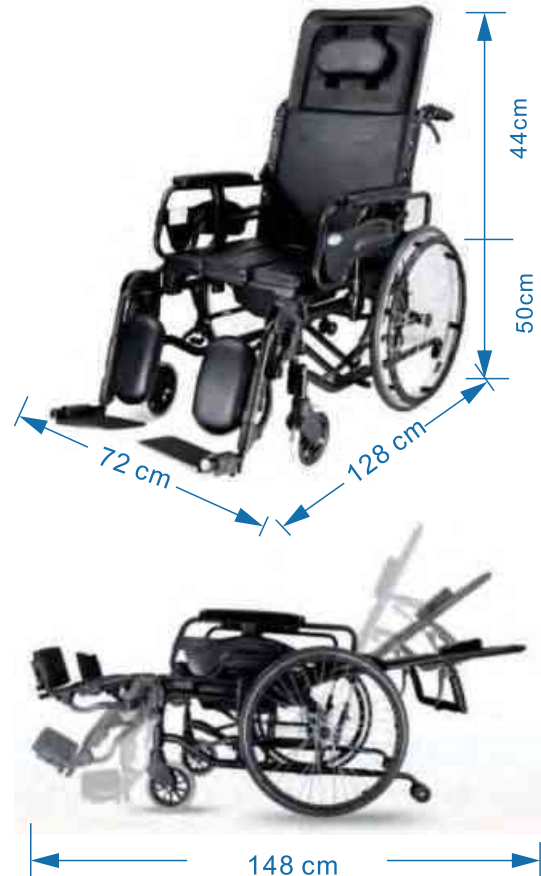

## 鋁合金手動多功能護理輪椅

Model: WBL

### Features:

- High backrest wheelchair with 180 ° angle adjustment
- The hanging feet can be folded to the rear side to get on and off safely
- Lengthened armrest, height adjustable, seat widened and deepened
- Front and rear double brakes, removable dining table board, wheelchair with pull-out bedpan
- Aluminum alloy, light, strong and durable
- The full lying model is suitable for people with damaged lumbar spine, inconvenient limbs, hemiplegia, sleepiness and so on
- 可全躺設計高靠背輪椅, 可180°調節角度
- 掛腳可收折至後側方, 安全上下車
- 加長扶手, 高低可調節, 座位加寬加深, 加固車架
- 前後雙剎車, 更安全
- 餐桌板可拆卸, 輪椅含抽拉式坐便盆
- 鋁合金材質, 輕便·堅固·耐用
- 全躺款適合: 腰椎受損、四肢不便、偏癱、嗜睡等人群

### Specifications

Product Model 產品型號	WBL
Material 材質	aluminum alloy 鋁合金
Product Function 產品功能	out walking aid, foldable 外出助行, 可折疊
Control Mode 控制方式	manual control 手動控制
Bearing Capacity 承重	100kg
Lying Size 躺平尺寸	148cm
Rear Tyre 後輪尺寸	22 inches
Product Size 產品尺寸	128*72*94cm
Product Folding Size 折疊尺寸	89*33*99cm
Product Weight 產品重量	29kg