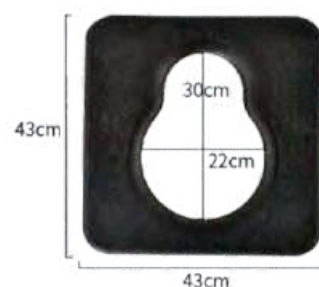

Foldable Toilet Chair

可折疊坐便椅

Model: WCA

Features:

- Removable and portable toilet design, convenient for different people to use and care
- The steel pipe is made of baking paint and needs to be dried or dried after bathing
- Soft and comfortable, large blow-molded seat plate is durable and waterproof, and the black sofa cushion on it needs to be removed before use
- No installation, convenient folding, no floor space, large armrest, comfortable backrest
- 可抽可提便桶設計，方便不同人士使用及護理
- 鋼管烤漆材質，洗澡完需要擦幹或者晾乾
- 柔軟舒適，大吹塑坐板耐用防水，使用時需要先拿掉上面的黑色沙發墊
- 免安裝，折疊方便不占地，大扶手，舒適靠背

Specifications

Product Model 產品型號	WCA
Product Function 產品功能	toilet assistance 如廁輔助
Material 材質	painted steel pipe 烤漆鋼管
Product Bearing 產品承重	125kg
Product Size 產品尺寸	94*44*53cm
Product Weight 產品重量	7.4kg
Package Size 包裝尺寸	80*22*62cm
Packing Weight 包裝重量	8.2kg

Instructions

◆本產品為一鍵折疊坐便椅，打開既可以用；使用前請兩個手上下用力拉開坐便椅；折疊時請兩個手用力往上一收即可折疊。

◆注意事項：

- 1.使用前，請檢查螺絲是否有鬆動，螺絲裝置是否損壞，靠背或扶手或支架是否牢固或破損等。
- 2.為保持環境衛生，便桶使用過後請及時清理，沖刷晾乾，以便下次使用。