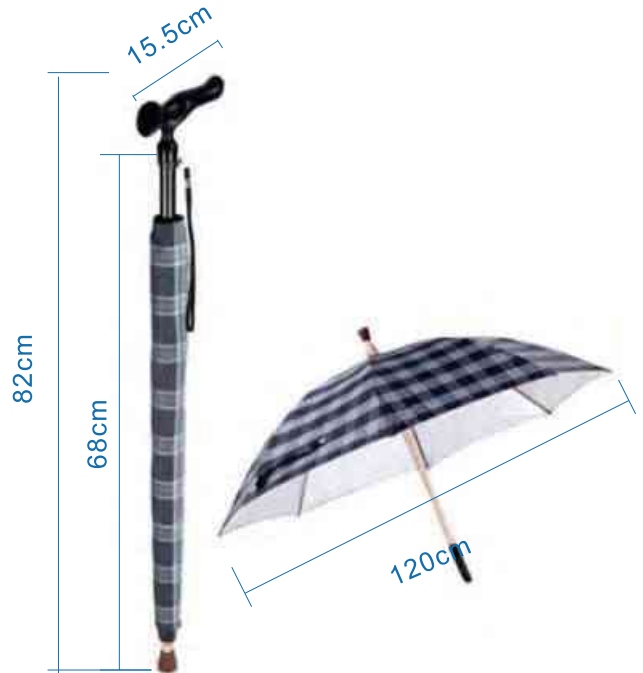

Intelligent Alarm Walking Aid For Umbrella Stick

智能報警傘杖助行器

Model: WAZ

Features:

- LED lighting function, non-slip handle, comfortable grip, intimate wrist strap, easy to carry
- One stick is multi-purpose, the pinball is locked more securely, press the pinball and pull it out can be used as an umbrella and a cane
- Anti-skid rubber foot pads are wear-resistant and have automatic red light warning function, making travel safer and more assured
- The product comes with radio, MP3 functions, and an SD memory card is included, and you can download favorite tracks by yourself, so that the elderly will not be alone
- LED照明功能, 防滑手柄, 握持舒適, 私密腕帶, 攜帶方便
- 一杆多用, 彈球鎖得更牢, 按下彈球拉出可用作傘和手杖
- 防滑橡膠腳墊耐磨, 並具有自動紅燈報警功能, 讓出行更安全更有保障
- 產品配有收音機、MP3功能, 並配有SD存儲卡, 您可以自行下載喜愛的曲目, 讓老人不再孤單

Specifications

Product Model 產品型號	WAZ
Material 材質	aluminum alloy 鋁合金
Product Function 產品功能	lighting, alarm, mp3, radio, red light warning 照明、跌倒報警、mp3、收音機、紅光警示
Charging Mode 充電方式	USB
Led Lighting 照明	4個角度可調
Product Bearing 產品承重	150kg
Product Size 產品尺寸	82*15.5*4cm
Product Weight 產品重量	620g
Package Size 包裝尺寸	84.5*17.5*8.5cm
Packing Weight 包裝重量	1kg

Instructions

- ◆MP3音樂播放操作方法: 支持TF卡播放, 相容MP3格式
- ◆FM收音機操作方法: 電源鍵長按3秒開啟, 短按電源鍵即可關閉
- ◆照明功能操作方法: 遠近燈光4擋可調節拐杖, 紅色按鍵為開啟照明
- ◆跌倒聲光報警操作方法: 可以手動一鍵開啟跌倒聲光報警
- ◆手動照明紅光警示功能: 操作方法可提醒周圍車輛, 注意行人, 照明加紅光閃爍拐杖

◆注意事項:

1) 產品充電過程中紅燈提示, 充滿後燈滅
2) 照明使用約8小時左右, MP3使用時間約6-8小時
3) 使用後請及時充電, 以免影響使用
4) 使用時請一定正確使用產品, 注意抓握方式
5) 請遠離火源及潮濕環境, 以免影響使用
6) 請不要私自拆裝、改裝產品, 以免使用時造成故障
7) 充電時請不要濕手充電, 以免造成意外