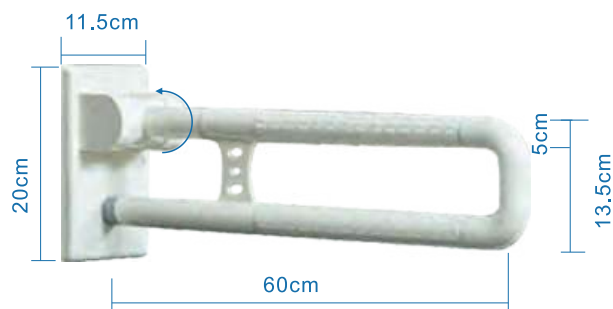

U-shaped Folding Anti-skid Handrail (Toilet Armrest)

U型可摺疊防滑扶手-(坐便器扶手)

Model: WBV

Features:

1. Polished rounded corners, anti-skid and anti-falling, are not afraid of gripping with wet hands, effectively preventing accident
   - Anti-rust, corrosion-resistant, no deformation, safer to use
   - Foldable to free up space
   - Built-in thick stainless steel, double pipes are more firm and non-slip, super load-bearing 600 kg
   - Suitable for: toilets, stairs and other places, easy to install, easy to get
2. 防滑防摔:大顆粒凸起打磨圓角防滑,有效增加阻力防止意外
   - 內置加厚不鏽鋼內管,雙管加固更牢固防滑
   - 不凍手、防生鏽、耐腐蝕、不變形、使用更安全
   - 可摺疊,釋放空間
   - 超強承重600斤,易安裝,輕鬆搞定
   - 適用於:衛生間、樓梯等場所使用

Specifications

Product Model 產品型號	WBV
Product Function 產品功能	Anti slip and fall prevention, Foldable 防滑防摔, 可摺疊
Material 材質	tube nylon +304 stainless steel 外管尼龍+304不銹鋼內管
Installation Method 安裝方式	drilling 打孔
Product Bearing 產品承重	300kg
Product Size 產品尺寸	60*20*11.5cm
Product Weight 產品重量	2.95kg
Package Size 包裝尺寸	62*20*10cm
Packing Weight 包裝重量	3.2kg

Instructions

- 選定安裝扶手的位置,將扶手放在安裝位上,擰開蓋子
- 選擇安裝的孔位,建議選擇3個對稱孔位,用鉛筆在牆面畫出安裝孔位
- 用衝擊鑽在做標記的牆體上打孔
- 將塑膠膨脹塞放入已鑽好的孔內,膨脹塞要沒入牆內
- 將扶手放在孔位處,扶手底板上的孔和牆面的孔對準,將螺絲穿過底板用螺絲刀固定
- 確認4顆螺絲是否都固定牢固
- 確認OK後,將底板面蓋蓋好,固定在卡位處

- 注意事項:
1. 安裝前請確認安裝牆面是否牢固
2. 需加固才可安裝牆體:多孔磚、灰砂磚、薄空心磚、單木板牆等中等低承受力牆體
3. 實體牆轉孔:若發現牆質疏鬆承載力不強,或者安裝螺絲是輕輕好擰,請再次確認牆體受力度
4. 如有問題,請換個位置安裝或加固處理,可往牆體裡灌注水泥等其凝固後再轉孔安裝